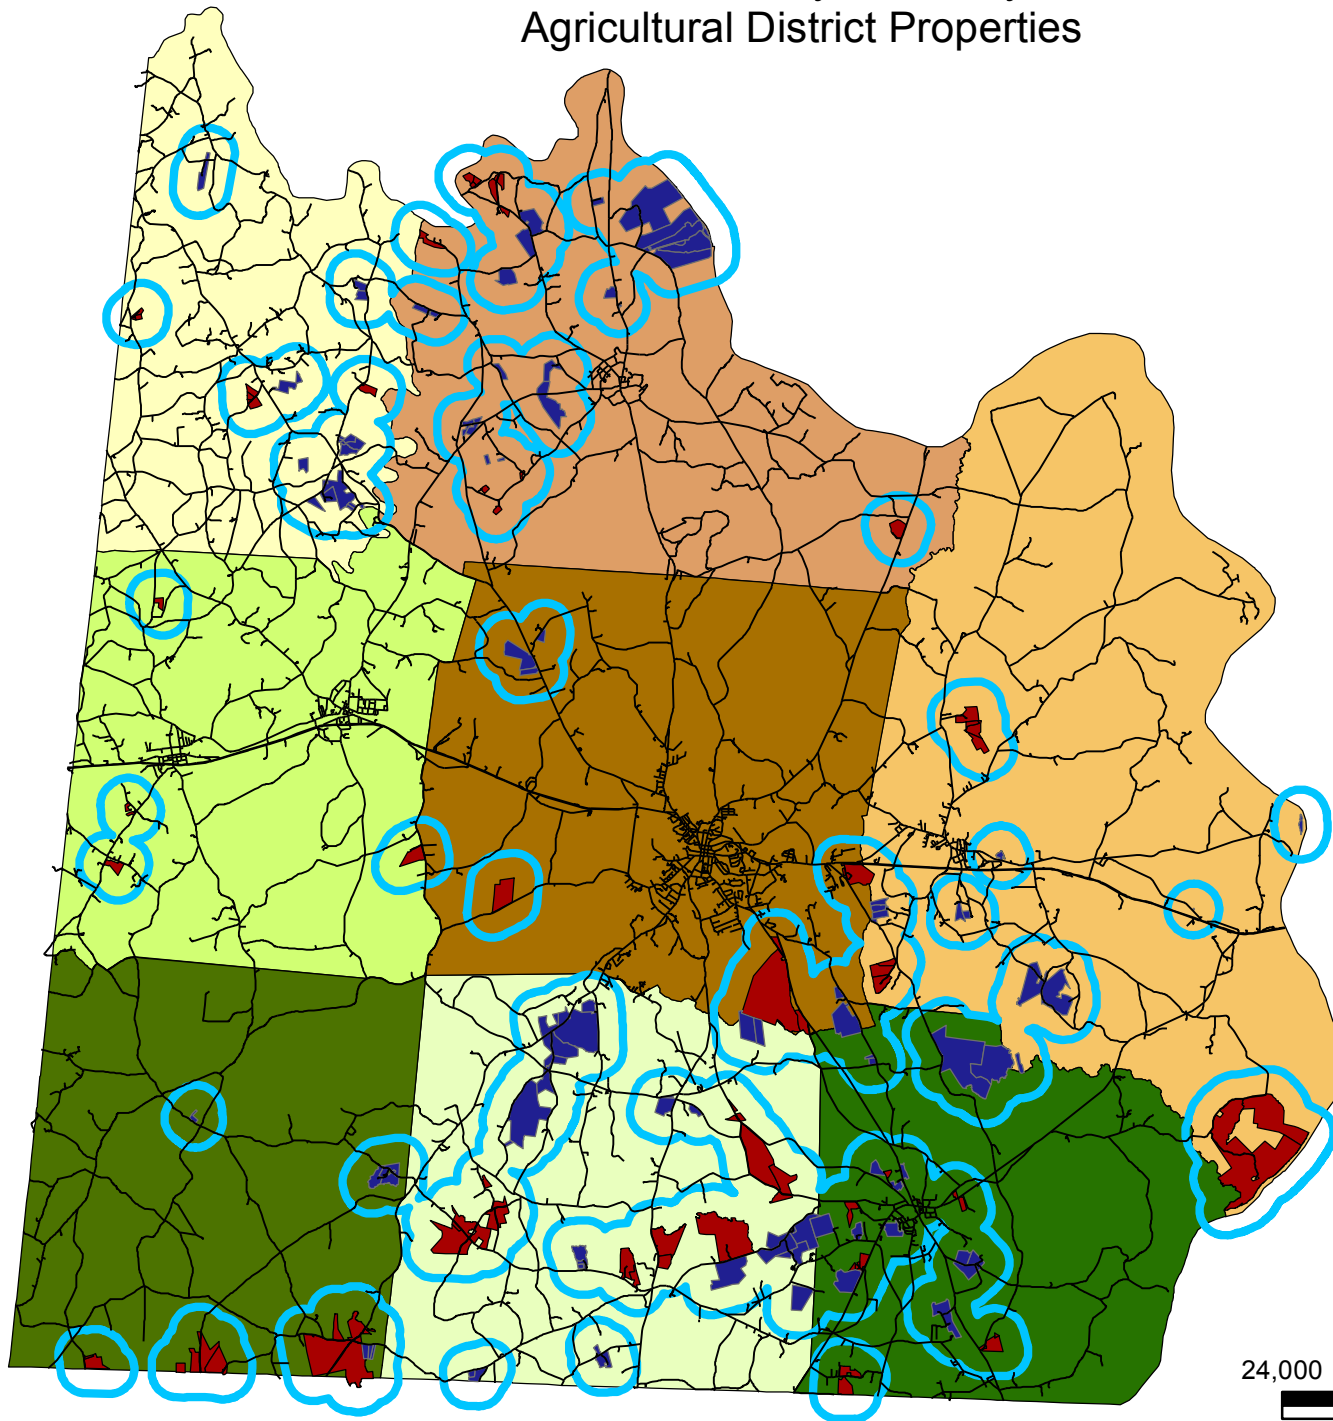

Anson County Voluntary Agricultural District Properties

Legend

- Roads
- Voluntary Ag Buffer
- Voluntary Ag**
 - EVAD
 - VAD
- Township**
 - Ansonville
 - Burnsville
 - Gullede
 - Lanesboro
 - Lilesville
 - Morven
 - Wadesboro
 - White Store